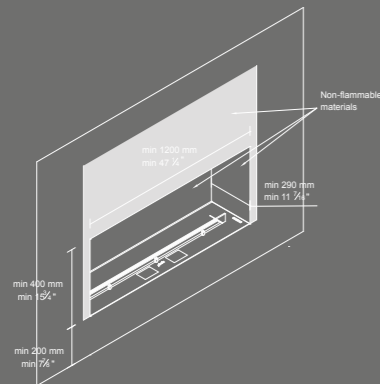

INSTALLATION