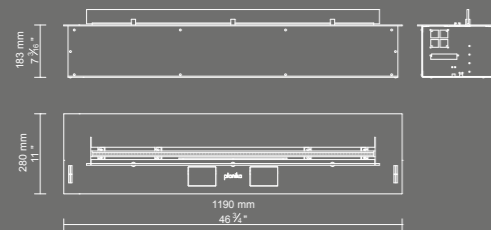

FIRE LINE AUTOMATIC 3

DIMENSIONS