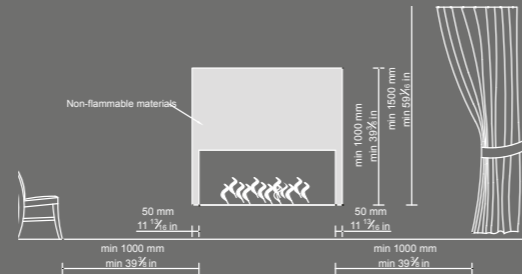

BUILDING CONDITIONS